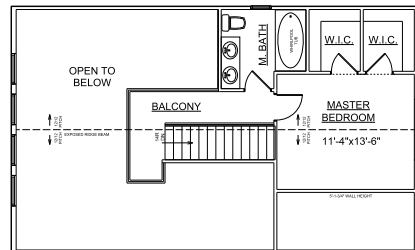

SECOND LEVEL PLAN

MAIN LEVEL: 973 SF
SECOND LEVEL: 379 SF
TOTAL: 1352 SF

LANDMARK
Home and Land Company, Inc.

(800) 830-9788
www.LHLC.com