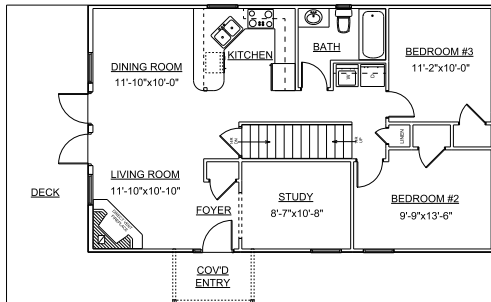

MAIN LEVEL PLAN